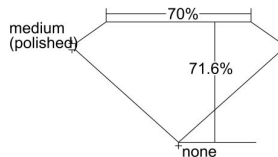

GIA®

FACSIMILE

GIA REPORT 5221889234

Verify this report at GIA.edu

GIA NATURAL DIAMOND DOSSIER®

April 10, 2023
GIA Report Number 5221889234
Shape and Cutting Style ..... Square Modified Brilliant
Measurements ..... 5.09 x 4.93 x 3.54 mm

GRADING RESULTS

Carat Weight ..... 0.70 carat
Color Grade ..... G
Clarity Grade S11

ADDITIONAL GRADING INFORMATION

Polish ..... Excellent
Symmetry ..... Very Good
Fluorescence ..... None
Clarity Characteristics ..... Feather
Inscription(s): GIA 5221889234

PROPORTIONS

Profile not to actual proportions

GRADING SCALES

GIA COLOR SCALE		GIA CLARITY SCALE	
COLORLESS	D	VERY VERY SLIGHTLY INCLUDED	FLAWLESS
	E		INTERNALLY FLAWLESS
	F		VVS₁
	G		VVS₂
	H		VS₁
	I		VS₂
	J		S1₁
	K		S1₂
	L		I₁
	M		I₂
NEAR COLORLESS	N	SLIGHTLY INCLUDED	I₃
	O		
	P		
	Q		
FAINT	R		
	S		
	T		
	U		
VERY LIGHT	V		
	W		
	X		
	Y		
LIGHT	Z