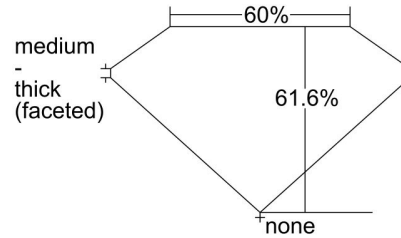

GIA NATURAL DIAMOND GRADING REPORT

September 29, 2021

GIA Report Number 5222049568

Shape and Cutting Style Oval Brilliant

Measurements 14.04 x 9.17 x 5.65 mm

GRADING RESULTS

Carat Weight 5.01 carat

Color Grade D

Profile not to actual proportions

CLARITY CHARACTERISTICS

KEY TO SYMBOLS*

- Crystal
- Pinpoint
- ▲ Indented Natural
- △ Natural

* Red symbols denote internal characteristics (inclusions). Green or black symbols denote external characteristics (blemishes). Diagram is an approximate representation of the diamond, and symbols shown indicate type, position, and approximate size of clarity characteristics. All clarity characteristics may not be shown. Details of finish are not shown.