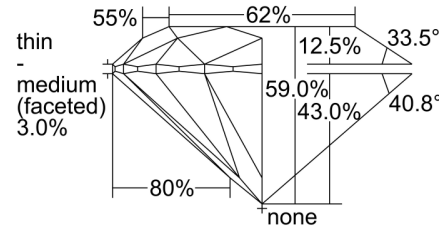

GIA NATURAL DIAMOND GRADING REPORT

October 15, 2021

GIA Report Number 5222088889

Shape and Cutting Style Round Brilliant

Measurements 10.37 - 10.41 x 6.13 mm

GRADING RESULTS

Carat Weight 4.04 carat

Color Grade E

Clarity Grade VVS2

Cut Grade Very Good

ADDITIONAL GRADING INFORMATION

Polish Excellent

Symmetry Excellent

Fluorescence Medium Blue

Inscription(s): GIA 5222088889, GIA 5181535457

Comments: Additional clouds are not shown. Additional pinpoints are not shown.

PROPORTIONS

Profile to actual proportions

CLARITY CHARACTERISTICS

KEY TO SYMBOLS*

-  Cloud
-  Pinpoint
-  Indented Natural
-  Natural

* Red symbols denote internal characteristics (inclusions). Green or black symbols denote external characteristics (blemishes). Diagram is an approximate representation of the diamond, and symbols shown indicate type, position, and approximate size of clarity characteristics. All clarity characteristics may not be shown. Details of finish are not shown.