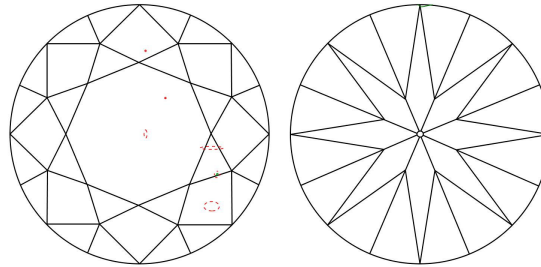

GIA NATURAL DIAMOND GRADING REPORT

October 15, 2021

GIA Report Number 5222088889

Shape and Cutting Style Round Brilliant

Measurements 10.37 - 10.41 x 6.13 mm

GRADING RESULTS

Carat Weight 4.04 carat

Color Grade E

Clarity Grade VVS2

Cut Grade Very Good

ADDITIONAL GRADING INFORMATION

Polish Excellent

Symmetry Excellent

Fluorescence Medium Blue

Inscription(s): GIA 5222088889, GIA 5181535457

Comments: Additional clouds are not shown. Additional pinpoints are not shown.

PROPORTIONS

Profile to actual proportions

CLARITY CHARACTERISTICS

KEY TO SYMBOLS*

-  Cloud
-  Pinpoint
-  Indented Natural
-  Natural

* Red symbols denote internal characteristics (inclusions). Green or black symbols denote external characteristics (blemishes). Diagram is an approximate representation of the diamond, and symbols shown indicate type, position, and approximate size of clarity characteristics. All clarity characteristics may not be shown. Details of finish are not shown.