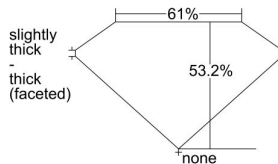

GIA®

FACSIMILE

GIA REPORT 5222093874

Verify this report at GIA.edu

GIA NATURAL DIAMOND DOSSIER®

October 20, 2021
GIA Report Number 5222093874
Shape and Cutting Style ..... Heart Brilliant
Measurements ..... 5.07 x 5.62 x 2.99 mm

GRADING RESULTS

Carat Weight ..... 0.50 carat
Color Grade ..... D
Clarity Grade VS2

ADDITIONAL GRADING INFORMATION

Polish ..... Excellent
Symmetry ..... Very Good
Fluorescence ..... Medium Blue
Clarity Characteristics..... Crystal, Cavity
Inscription(s): GIA 5222093874

PROPORTIONS

Profile not to actual proportions

GRADING SCALES

GIA COLOR SCALE		GIA CLARITY SCALE			
COLORLESS	D	VERY VERY SLIGHTLY INCLUDED	FLAWLESS		
	E		INTERNALLY FLAWLESS		
	F	VERY SLIGHTLY INCLUDED	VS₁		
	G		VS₂		
	H		VS₁		
	NEAR COLORLESS	I	SLIGHTLY INCLUDED	SI₁	
		J		SI₂	
		FAINT	K	INCLUDED	I₁
			L		I₂
			M		I₃
VERT LIGHT	N				
	O				
	P				
	Q				
	R				
	S				
	T				
LIGHT	U				
	V				
	W				
	X				
Y					
Z