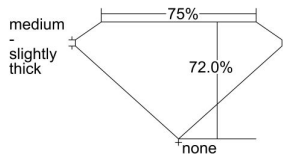

GIA®

FACSIMILE

GIA REPORT 5222108109

Verify this report at GIA.edu

GIA NATURAL DIAMOND DOSSIER®

October 26, 2021
GIA Report Number 5222108109
Shape and Cutting Style ..... Square Modified Brilliant
Measurements ..... 5.19 x 5.14 x 3.70 mm

GRADING RESULTS

Carat Weight ..... 0.80 carat
Color Grade ..... H
Clarity Grade VS1

ADDITIONAL GRADING INFORMATION

Polish ..... Excellent
Symmetry ..... Very Good
Fluorescence ..... None
Clarity Characteristics ..... Needle
Inscription(s): GIA 5222108109

PROPORTIONS

Profile not to actual proportions

GRADING SCALES

GIA COLOR SCALE		GIA CLARITY SCALE			
COLORLESS	D	VERY VERY SLIGHTLY INCLUDED	FLAWLESS		
	E		INTERNALLY FLAWLESS		
	F	VERY SLIGHTLY INCLUDED	VVS₁		
	G		VVS₂		
	H		VS₁		
	NEAR COLORLESS	I	SLIGHTLY INCLUDED	VS₂	
		J		SI₁	
		FAINT	K	INCLUDED	SI₂
			L		I₁
			M		I₂
VERT LIGHT	N	LIGHT	I₃		
	O				
	P				
	Q				
	R