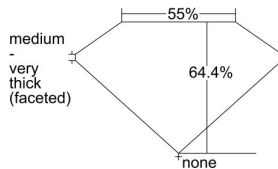

GIA®

FACSIMILE

GIA REPORT 5222133058

Verify this report at GIA.edu

GIA NATURAL DIAMOND DOSSIER®

November 17, 2021
GIA Report Number 5222133058
Shape and Cutting Style ..... Heart Brilliant
Measurements ..... 4.98 x 6.03 x 3.89 mm

GRADING RESULTS

Carat Weight ..... 0.70 carat
Color Grade ..... D
Clarity Grade S11

ADDITIONAL GRADING INFORMATION

Polish ..... Very Good
Symmetry ..... Very Good
Fluorescence ..... Medium Blue
Clarity Characteristics ..... Crystal
Inscription(s): GIA 5222133058

PROPORTIONS

Profile not to actual proportions

GRADING SCALES

GIA COLOR SCALE		GIA CLARITY SCALE			
COLORLESS	D	VERY VERY SLIGHTLY INCLUDED	FLAWLESS		
	E		INTERNALLY FLAWLESS		
	F	VERY SLIGHTLY INCLUDED	VVS₁		
	G		VVS₂		
	H		VS₁		
	NEAR COLORLESS	I	SLIGHTLY INCLUDED	VS₂	
		J		S1₁	
		FAINT	K	INCLUDED	S1₂
			L		I₁
			M		I₂
VERT LIGHT	N	LIGHT	I₃		
	O				
	P				
	Q				
	R				
	S				
	T				
LIGHT	U				
	V				
	W				
	X				
Y					
Z