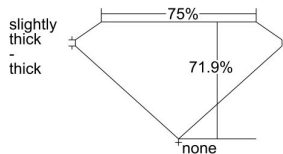

GIA®

FACSIMILE

GIA REPORT 5222153543

Verify this report at GIA.edu

GIA NATURAL DIAMOND DOSSIER®

November 17, 2021
GIA Report Number 5222153543
Shape and Cutting Style ..... Square Modified Brilliant
Measurements ..... 5.04 x 4.96 x 3.57 mm

GRADING RESULTS

Carat Weight ..... 0.71 carat
Color Grade ..... E
Clarity Grade VS1

ADDITIONAL GRADING INFORMATION

Polish ..... Very Good
Symmetry ..... Very Good
Fluorescence ..... None
Clarity Characteristics ..... Cloud
Inscription(s): GIA 5222153543

PROPORTIONS

Profile not to actual proportions

GRADING SCALES

GIA COLOR SCALE		GIA CLARITY SCALE			
COLORLESS	D	VERY VERY SLIGHTLY INCLUDED	FLAWLESS		
	E		INTERNALLY FLAWLESS		
	F	VERY SLIGHTLY INCLUDED	VS₁		
	G		VS₂		
	H		VS₁		
	NEAR COLORLESS	I	SLIGHTLY INCLUDED	VS₂	
		J		SI₁	
		FAINT	K	INCLUDED	SI₂
			L		I₁
			M		I₂
VERT LIGHT	N	LIGHT	I₃		
	O				
	P				
	Q				
	R				
	S				
	T				
LIGHT	U				
	V				
	W				
	X				
Y					
Z