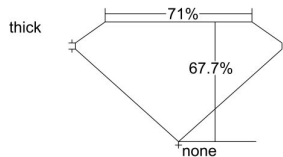

GIA®

FACSIMILE

GIA REPORT 5222219299

Verify this report at GIA.edu

GIA NATURAL DIAMOND DOSSIER®

January 05, 2022
GIA Report Number 5222219299
Shape and Cutting Style ..... Square Modified Brilliant
Measurements ..... 4.48 x 4.42 x 2.99 mm

GRADING RESULTS

Carat Weight ..... 0.51 carat
Color Grade ..... E
Clarity Grade VVS1

ADDITIONAL GRADING INFORMATION

Polish ..... Excellent
Symmetry ..... Very Good
Fluorescence ..... Faint
Clarity Characteristics ..... Pinpoint
Inscription(s): GIA 5222219299

PROPORTIONS

Profile not to actual proportions

GRADING SCALES

GIA COLOR SCALE		GIA CLARITY SCALE			
COLORLESS	D	VERY VERY SLIGHTLY INCLUDED	FLAWLESS		
	E		INTERNALLY FLAWLESS		
	F	VERY SLIGHTLY INCLUDED	VVS₁		
	G		VVS₂		
	H		VS₁		
	NEAR COLORLESS	I	SLIGHTLY INCLUDED	VS₂	
		J		SI₁	
		FAINT	K	INCLUDED	SI₂
			L		I₁
			M		I₂
VERT LIGHT	N	LIGHT	I₃		
	O				
	P				
	Q				
	R				
	S				
	T