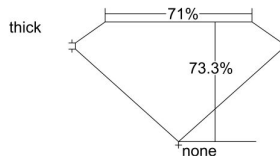

GIA®

FACSIMILE

GIA REPORT 522229211

Verify this report at GIA.edu

GIA NATURAL DIAMOND DOSSIER®

January 11, 2022
GIA Report Number 522229211
Shape and Cutting Style ..... Square Modified Brilliant
Measurements ..... 4.82 x 4.67 x 3.42 mm

GRADING RESULTS

Carat Weight ..... 0.70 carat
Color Grade ..... F
Clarity Grade VVS2

ADDITIONAL GRADING INFORMATION

Polish ..... Excellent
Symmetry ..... Excellent
Fluorescence ..... Faint
Clarity Characteristics ..... Pinpoint, Needle
Inscription(s): GIA 522229211

PROPORTIONS

Profile not to actual proportions

GRADING SCALES

GIA COLOR SCALE		GIA CLARITY SCALE			
COLORLESS	D	VERY VERY SLIGHTLY INCLUDED	FLAWLESS		
	E		INTERNALLY FLAWLESS		
	F	VERY SLIGHTLY INCLUDED	VVS₁		
	G		VVS₂		
	H		VS₁		
	NEAR COLORLESS	I	SLIGHTLY INCLUDED	VS₂	
		J		SI₁	
		FAINT	K	INCLUDED	SI₂
			L		I₁
			M		I₂
VERT LIGHT	N	LIGHT	I₃		
	O				
	P				
	Q				
	R				
	S				
	T