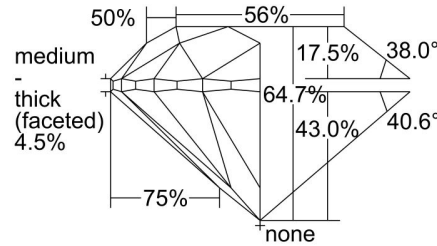

GIA NATURAL DIAMOND GRADING REPORT

February 03, 2022

GIA Report Number 5222246172

Shape and Cutting Style Round Brilliant

Measurements 7.83 - 7.89 x 5.09 mm

GRADING RESULTS

Carat Weight 2.00 carat

Color Grade I

Clarity Grade VS1

Cut Grade Very Good

ADDITIONAL GRADING INFORMATION

Polish Very Good

Symmetry Very Good

Fluorescence None

Inscription(s): GIA 5222246172

Comments: Internal graining is not shown.

PROPORTIONS

Profile to actual proportions

CLARITY CHARACTERISTICS

KEY TO SYMBOLS*

-  Feather
-  Extra Facet
-  Cavity
-  Indented Natural
-  Natural

* Red symbols denote internal characteristics (inclusions). Green or black symbols denote external characteristics (blemishes). Diagram is an approximate representation of the diamond, and symbols shown indicate type, position, and approximate size of clarity characteristics. All clarity characteristics may not be shown. Details of finish are not shown.