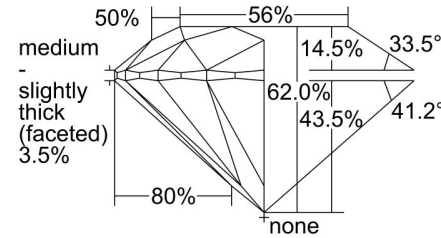

### GIA NATURAL DIAMOND GRADING REPORT

April 07, 2024  
 GIA Report Number ..... 5222256251  
 Shape and Cutting Style ..... Round Brilliant  
 Measurements ..... 11.03 - 11.07 x 6.85 mm

### GRADING RESULTS

Carat Weight ..... 5.10 carat  
 Color Grade ..... H  
 Clarity Grade ..... SI2  
 Cut Grade ..... Excellent

### PROPORTIONS

Profile to actual proportions