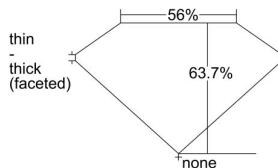

GIA®

FACSIMILE

GIA REPORT 5222272844

Verify this report at gia.edu

GIA NATURAL DIAMOND DOSSIER®

February 04, 2022
GIA Report Number 5222272844
Shape and Cutting Style ..... Pear Brilliant
Measurements ..... 7.40 x 4.96 x 3.16 mm

GRADING RESULTS

Carat Weight ..... 0.70 carat
Color Grade ..... F
Clarity Grade SI1

ADDITIONAL GRADING INFORMATION

Polish ..... Excellent
Symmetry ..... Very Good
Fluorescence ..... None
Clarity Characteristics ..... Feather
Inscription(s): GIA 5222272844

PROPORTIONS

Profile not to actual proportions

GRADING SCALES

GIA COLOR SCALE		GIA CLARITY SCALE			
COLORLESS	D	VERY VERY SLIGHTLY INCLUDED	FLAWLESS		
	E		INTERNALLY FLAWLESS		
	F	VERY SLIGHTLY INCLUDED	VVS₁		
	G		VVS₂		
	H		VS₁		
	NEAR COLORLESS	I	SLIGHTLY INCLUDED	VS₂	
		J		SI₁	
		FAINT	K	INCLUDED	SI₂
			L		I₁
			M		I₂
VERT LIGHT	N	LIGHT	I₃		
	O				
	P				
	Q				
	R