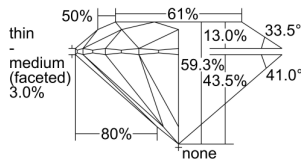

GIA®

FACSIMILE

GIA REPORT 5222327521

Verify this report at GIA.edu

GIA NATURAL DIAMOND DOSSIER®

March 22, 2022
GIA Report Number 5222327521
Shape and Cutting Style ..... Round Brilliant
Measurements ..... 6.37 - 6.41 x 3.79 mm

GRADING RESULTS

Carat Weight ..... 0.93 carat
Color Grade ..... E
Clarity Grade S11
Cut Grade ..... Excellent

ADDITIONAL GRADING INFORMATION

Polish ..... Excellent
Symmetry ..... Excellent
Fluorescence ..... None
Clarity Characteristics ..... Cloud
Inscription(s): GIA 5222327521

PROPORTIONS

Profile to actual proportions

GRADING SCALES

GIA COLOR SCALE	GIA CLARITY SCALE	GIA CUT SCALE	
D	FLAWLESS	EXCELLENT	
E	INTERNALLY FLAWLESS		
F		VVS₁	VERY GOOD
G	VVS₂		
H	VS₁	GOOD	
I	VS₂		
J	S1₁	FAIR	
K	S1₂		
L	I₁	POOR	
M	I₂		
N	I₃		
O			
P			
Q			
R			
S			
T			
U			
V			
W			
X			
Y			
Z