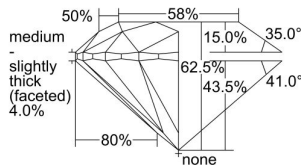

GIA®

FACSIMILE

GIA REPORT 5222333741

Verify this report at GIA.edu

GIA NATURAL DIAMOND DOSSIER®

March 14, 2022
GIA Report Number 5222333741
Shape and Cutting Style ..... Round Brilliant
Measurements ..... 4.68 - 4.72 x 2.94 mm

GRADING RESULTS

Carat Weight ..... 0.40 carat
Color Grade ..... E
Clarity Grade VS1
Cut Grade ..... Excellent

ADDITIONAL GRADING INFORMATION

Polish ..... Excellent
Symmetry ..... Excellent
Fluorescence ..... Medium Blue
Clarity Characteristics..... Crystal, Feather, Pinpoint, Indented
Natural

Inscription(s): GIA 5222333741

PROPORTIONS

Profile to actual proportions

GRADING SCALES

GIA COLOR SCALE	GIA CLARITY SCALE	GIA CUT SCALE	
D	FLAWLESS	EXCELLENT	
E	INTERNALLY FLAWLESS		
F		VVS₁	VERY GOOD
G	VVS₂		
H	VS₁	GOOD	
I	VS₂		
J	SI₁	FAIR	
K	SI₂		
L	I₁	POOR	
M	I₂		
N	I₃		
O			
P			
Q			
R			
S			
T			
U			
V			
W			
X			
Y			
Z