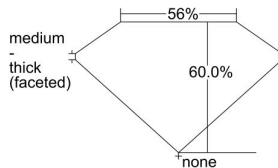

GIA®

FACSIMILE

GIA REPORT 5222339979

Verify this report at GIA.edu

GIA NATURAL DIAMOND DOSSIER®

March 10, 2022
GIA Report Number 5222339979
Shape and Cutting Style ..... Heart Brilliant
Measurements ..... 5.50 x 6.33 x 3.80 mm

GRADING RESULTS

Carat Weight ..... 0.74 carat
Color Grade ..... E
Clarity Grade VVS2

ADDITIONAL GRADING INFORMATION

Polish ..... Excellent
Symmetry ..... Good
Fluorescence ..... Faint
Clarity Characteristics ..... Pinpoint
Inscription(s): GIA 5222339979

PROPORTIONS

Profile not to actual proportions

GRADING SCALES

GIA COLOR SCALE		GIA CLARITY SCALE		
COLORLESS	D	VERY VERY SLIGHTLY INCLUDED	FLAWLESS	
	E		INTERNALLY FLAWLESS	
	F		VVS₁	
	G		VVS₂	
	NEAR COLORLESS	H	VERY SLIGHTLY INCLUDED	VS₁
		I		VS₂
		J		SI₁
		K		SI₂
	FAINT	L	INCLUDED	I₁
		M		I₂
N		I₃		
O				
LIGHT	P			
	Q			
	R			
	S			
	T			
	U			
	V			
	W			
X				
Y				
Z