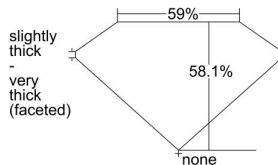

GIA®

FACSIMILE

GIA REPORT 5222368466

Verify this report at GIA.edu

GIA NATURAL DIAMOND DOSSIER®

March 22, 2022
GIA Report Number 5222368466
Shape and Cutting Style ..... Heart Brilliant
Measurements ..... 5.36 x 6.09 x 3.54 mm

GRADING RESULTS

Carat Weight ..... 0.70 carat
Color Grade ..... E
Clarity Grade VS2

ADDITIONAL GRADING INFORMATION

Polish ..... Excellent
Symmetry ..... Very Good
Fluorescence ..... None
Clarity Characteristics..... Feather, Cloud, Indented Natural
Inscription(s): GIA 5222368466

PROPORTIONS

Profile not to actual proportions

GRADING SCALES

GIA COLOR SCALE		GIA CLARITY SCALE		
COLORLESS	D	VERY VERY SLIGHTLY INCLUDED	FLAWLESS	
	E		INTERNALLY FLAWLESS	
	F	VERY SLIGHTLY INCLUDED	VVS₁	
	G		VVS₂	
	H		VS₁	
	NEAR COLORLESS	I	SLIGHTLY INCLUDED	VS₂
		J		SI₁
		K	INCLUDED	SI₂
		L		I₁
		M		I₂
FAINT		N	INCLUDED	I₃
		O		
		P		
	VERT LIGHT	Q		
		R		
		S		
T				
LIGHT	U			
	V			
	W			
	X			
Y				
Z