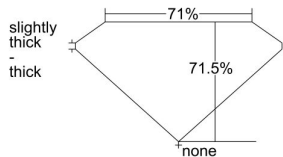

GIA®

FACSIMILE

GIA REPORT 5222424244

Verify this report at gia.edu

GIA NATURAL DIAMOND DOSSIER®

April 26, 2022
GIA Report Number 5222424244
Shape and Cutting Style ..... Square Modified Brilliant
Measurements ..... 5.27 x 5.14 x 3.67 mm

GRADING RESULTS

Carat Weight ..... 0.80 carat
Color Grade ..... G
Clarity Grade VS1

ADDITIONAL GRADING INFORMATION

Polish ..... Excellent
Symmetry ..... Very Good
Fluorescence ..... None
Clarity Characteristics..... Crystal, Needle, Pinpoint
Inscription(s): GIA 5222424244

PROPORTIONS

Profile not to actual proportions

GRADING SCALES

GIA COLOR SCALE		GIA CLARITY SCALE			
COLORLESS	D	VERY VERY SLIGHTLY INCLUDED	FLAWLESS		
	E		INTERNALLY FLAWLESS		
	F		VVS₁		
	NEAR COLORLESS	G	VVS₂		
		H	VERY SLIGHTLY INCLUDED	VS₁	
		I		VS₂	
		FAINT	J	SLIGHTLY INCLUDED	SI₁
			K		SI₂
	L		INCLUDED		I₁
	M			I₂	
VERT LIGHT	N		INCLUDED	I₃	
	O				
	P				
	Q				
	R				
LIGHT	S				
	T				
	U				
	V				
	W				
	X				
	Y				
	Z