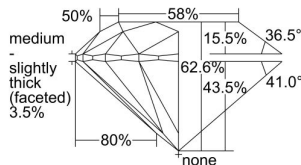

GIA®

FACSIMILE

GIA REPORT 5222529664

Verify this report at gia.edu

GIA NATURAL DIAMOND DOSSIER®

August 19, 2022
GIA Report Number 5222529664
Shape and Cutting Style ..... Round Brilliant
Measurements ..... 5.32 - 5.36 x 3.34 mm

GRADING RESULTS

Carat Weight ..... 0.59 carat
Color Grade ..... H
Clarity Grade VS1
Cut Grade ..... Excellent

ADDITIONAL GRADING INFORMATION

Polish ..... Excellent
Symmetry ..... Excellent
Fluorescence ..... None
Clarity Characteristics..... Cloud, Needle, Pinpoint
Inscription(s): GIA 5222529664

PROPORTIONS

Profile to actual proportions