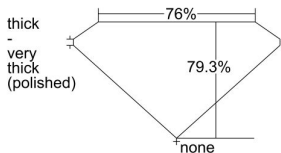

GIA®

FACSIMILE

GIA REPORT 5222556688

Verify this report at GIA.edu

GIA NATURAL DIAMOND DOSSIER®

August 01, 2022
GIA Report Number 5222556688
Shape and Cutting Style ..... **Rectangular Modified Brilliant**
Measurements ..... 3.64 x 3.39 x 2.69 mm

GRADING RESULTS

Carat Weight ..... 0.28 carat
Color Grade I
Clarity Grade VS2

ADDITIONAL GRADING INFORMATION

Polish ..... Good
Symmetry ..... Good
Fluorescence ..... Medium Blue
Clarity Characteristics..... Crystal, Cloud, Chip
Inscription(s): GIA 5222556688

PROPORTIONS

Profile not to actual proportions

GRADING SCALES

GIA COLOR SCALE		GIA CLARITY SCALE			
COLORLESS	D	VERY VERY SLIGHTLY INCLUDED	FLAWLESS		
	E		INTERNALLY FLAWLESS		
	F	VERY SLIGHTLY INCLUDED	VVS₁		
	G		VVS₂		
	H		VS₁		
	NEAR COLORLESS	I	SLIGHTLY INCLUDED	VS₂	
		J		SI₁	
		FAINT	K	INCLUDED	SI₂
			L		I₁
			M		I₂
VERT LIGHT	N	LIGHT	I₃		
	O				
	P				
	Q				
	R