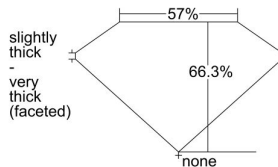

GIA®

FACSIMILE

GIA REPORT 5222556963

Verify this report at GIA.edu

GIA NATURAL DIAMOND DOSSIER®

August 01, 2022
GIA Report Number 5222556963
Shape and Cutting Style ..... Oval Brilliant
Measurements ..... 4.63 x 3.43 x 2.27 mm

GRADING RESULTS

Carat Weight ..... 0.23 carat
Color Grade ..... D
Clarity Grade SI1

ADDITIONAL GRADING INFORMATION

Polish ..... Good
Symmetry ..... Good
Fluorescence ..... Faint
Clarity Characteristics..... Feather, Crystal
Inscription(s): GIA 5222556963

PROPORTIONS

Profile not to actual proportions

GRADING SCALES

GIA COLOR SCALE		GIA CLARITY SCALE	
COLORLESS	D	VERY VERY SLIGHTLY INCLUDED	FLAWLESS
	E		INTERNALLY FLAWLESS
	F		VVS₁
	G		VVS₂
	H		VS₁
	I		VS₂
	J		SI₁
	K		SI₂
	L		I₁
	M		I₂
NEAR COLORLESS	N	SLIGHTLY INCLUDED	I₃
	O		
	P		
	Q		
FAINT	R		
	S		
	T		
	U		
VERT LIGHT	V		
	W		
	X		
	Y		
LIGHT	Z