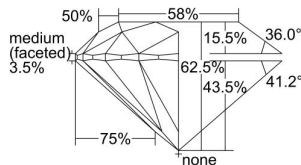

GIA®

FACSIMILE

GIA REPORT 5222561384

Verify this report at GIA.edu

GIA NATURAL DIAMOND DOSSIER®

September 22, 2023
GIA Report Number 5222561384
Shape and Cutting Style ..... Round Brilliant
Measurements ..... 6.08 - 6.11 x 3.81 mm

GRADING RESULTS

Carat Weight ..... 0.87 carat
Color Grade ..... F
Clarity Grade VS2
Cut Grade ..... Excellent

ADDITIONAL GRADING INFORMATION

Polish ..... Excellent
Symmetry ..... Excellent
Fluorescence ..... Faint
Clarity Characteristics ..... Crystal, Cloud
Inscription(s): GIA 5222561384

PROPORTIONS

Profile to actual proportions

GRADING SCALES

GIA COLOR SCALE	GIA CLARITY SCALE	GIA CUT SCALE	
D	FLAWLESS	EXCELLENT	
E	INTERNALLY FLAWLESS		
F		VVS₁	VERY GOOD
G	VVS₂		
H	VS₁	GOOD	
I	VS₂		
J	SI₁	FAIR	
K	SI₂		
L	I₁	POOR	
M	I₂		
N	I₃		
O			
P			
Q			
R			
S			
T			
U			
V			
W			
X			
Y			
Z