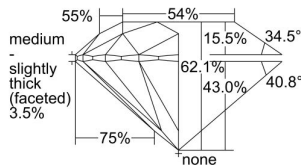

GIA®

FACSIMILE

GIA REPORT 5222570901

Verify this report at GIA.edu

GIA NATURAL DIAMOND DOSSIER®

August 05, 2022
GIA Report Number 5222570901
Shape and Cutting Style ..... Round Brilliant
Measurements ..... 4.94 - 4.98 x 3.08 mm

GRADING RESULTS

Carat Weight ..... 0.46 carat
Color Grade I
Clarity Grade VS1
Cut Grade ..... Excellent

ADDITIONAL GRADING INFORMATION

Polish ..... Excellent
Symmetry ..... Excellent
Fluorescence ..... None
Clarity Characteristics ..... Crystal
Inscription(s): GIA 5222570901

PROPORTIONS

Profile to actual proportions