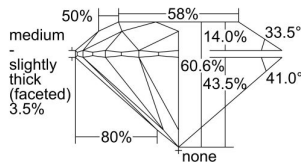

GIA®

FACSIMILE

GIA REPORT 5222574289

Verify this report at GIA.edu

GIA NATURAL DIAMOND DOSSIER®

August 05, 2022
GIA Report Number 5222574289
Shape and Cutting Style ..... Round Brilliant
Measurements ..... 5.12 - 5.15 x 3.11 mm

GRADING RESULTS

Carat Weight ..... 0.50 carat
Color Grade ..... F
Clarity Grade VS1
Cut Grade ..... Excellent

ADDITIONAL GRADING INFORMATION

Polish ..... Excellent
Symmetry ..... Excellent
Fluorescence ..... None
Clarity Characteristics ..... Cloud
Inscription(s): GIA 5222574289

PROPORTIONS

Profile to actual proportions

GRADING SCALES

GIA COLOR SCALE	GIA CLARITY SCALE	GIA CUT SCALE	
D	FLAWLESS	EXCELLENT	
E	INTERNALLY FLAWLESS		
F		VVS₁	VERY GOOD
G	VVS₂		
H	VS₁	GOOD	
I	VS₂		
J	SI₁	FAIR	
K	SI₂		
L	I₁	POOR	
M	I₂		
N	I₃		
O			
P			
Q			
R			
S			
T			
U			
V			
W			
X			
Y			
Z