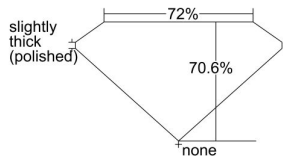

GIA®

FACSIMILE

GIA REPORT 5222590723

Verify this report at GIA.edu

GIA NATURAL DIAMOND DOSSIER®

August 12, 2022
GIA Report Number 5222590723
Shape and Cutting Style ..... Square Modified Brilliant
Measurements ..... 4.24 x 4.12 x 2.91 mm

GRADING RESULTS

Carat Weight ..... 0.41 carat
Color Grade ..... D
Clarity Grade VS1

ADDITIONAL GRADING INFORMATION

Polish ..... Excellent
Symmetry ..... Very Good
Fluorescence ..... None
Clarity Characteristics ..... Crystal
Inscription(s): GIA 5222590723

PROPORTIONS

Profile not to actual proportions

GRADING SCALES

GIA COLOR SCALE		GIA CLARITY SCALE			
COLORLESS	D	VERY VERY SLIGHTLY INCLUDED	FLAWLESS		
	E		INTERNALLY FLAWLESS		
	F		VVS₁		
	NEAR COLORLESS	G	VERY SLIGHTLY INCLUDED	VVS₂	
		H		VS₁	
		FAINT	I	SLIGHTLY INCLUDED	VS₂
			J		SI₁
			K		SI₂
	VERT LIGHT	L	INCLUDED	I₁	
		M		I₂	
N		I₃			
O					
LIGHT		P			
		Q			
		R			
		S