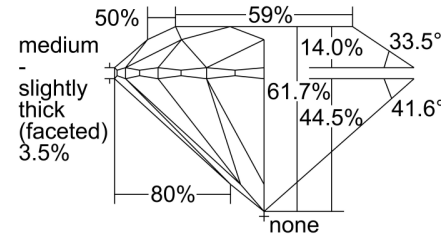

### GRADING RESULTS

Carat Weight ..... 1.01 carat

Color Grade ..... G

Clarity Grade ..... VS1

Cut Grade ..... Excellent

### PROPORTIONS

Profile to actual proportions

### CLARITY CHARACTERISTICS