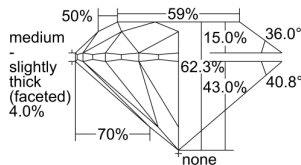

GIA®

FACSIMILE

GIA REPORT 5222797043

Verify this report at GIA.edu

GIA NATURAL DIAMOND DOSSIER®

January 19, 2023
GIA Report Number 5222797043
Shape and Cutting Style ..... Round Brilliant
Measurements ..... 5.87 - 5.91 x 3.67 mm

GRADING RESULTS

Carat Weight ..... 0.80 carat
Color Grade ..... D
Clarity Grade VVS1
Cut Grade ..... Excellent

ADDITIONAL GRADING INFORMATION

Polish ..... Excellent
Symmetry ..... Excellent
Fluorescence ..... Medium Blue
Clarity Characteristics ..... Pinpoint, Feather
Inscription(s): GIA 5222797043

PROPORTIONS

Profile to actual proportions

GRADING SCALES

GIA COLOR SCALE	GIA CLARITY SCALE	GIA CUT SCALE	
D	FLAWLESS	EXCELLENT	
E	INTERNALLY FLAWLESS		
F		VVS₁	VERY GOOD
G	VVS₂		
H	VS₁	GOOD	
I	VS₂		
J	SI₁	FAIR	
K	SI₂		
L	I₁	POOR	
M			
N			
O	I₂		
P			
Q			
R	I₃		
S			
T			
U			
V			
W			
X			
Y			
Z