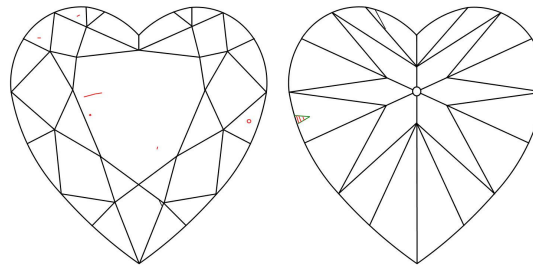

GIA NATURAL COLORED DIAMOND REPORT

July 28, 2023
 Report Type Grading Report
 GIA Report Number 5231015549
 Shape and Cutting Style Heart Brilliant
 Measurements 10.42 x 12.50 x 6.74 mm

Carat Weight 5.04 carat
 Color Grade Fancy Deep Brownish Yellow
 Color Origin Natural
 Color Distribution Even
 Clarity Grade VS1
 Proportions:

Profile not to actual proportions

Polish Good
 Symmetry Good
 Fluorescence Faint
 Inscription(s): GIA 5231015549

Comments: Additional pinpoints are not shown. Clouds are not shown.

ADDITIONAL INFORMATION

CLARITY CHARACTERISTICS

KEY TO SYMBOLS*

- Crystal
- Pinpoint
- ~ Feather
- ^ Extra Facet
- ◐ Cavity
- ∖ Needle

* Red symbols denote internal characteristics (inclusions). Green or black symbols denote external characteristics (blemishes). Diagram is an approximate representation of the diamond, and symbols shown indicate type, position, and approximate size of clarity characteristics. All clarity characteristics may not be shown. Details of finish are not shown.