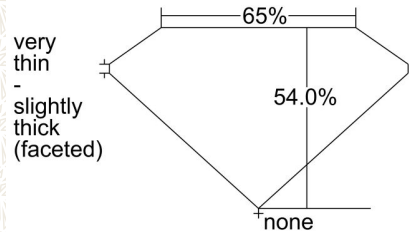

GIA NATURAL COLORED DIAMOND REPORT

July 28, 2023
 Report Type Grading Report
 GIA Report Number 5231015549
 Shape and Cutting Style Heart Brilliant
 Measurements 10.42 x 12.50 x 6.74 mm

Carat Weight 5.04 carat
 Color Grade Fancy Deep Brownish Yellow
 Color Origin Natural
 Color Distribution Even
 Clarity Grade VS1
 Proportions:

Profile not to actual proportions

Polish Good
 Symmetry Good
 Fluorescence Faint
 Inscription(s): GIA 5231015549

Comments: Additional pinpoints are not shown. Clouds are not shown.

ADDITIONAL INFORMATION

CLARITY CHARACTERISTICS

KEY TO SYMBOLS*

- Crystal
- Pinpoint
- ~ Feather
- ^ Extra Facet
- ◐ Cavity
- ∖ Needle

* Red symbols denote internal characteristics (inclusions). Green or black symbols denote external characteristics (blemishes). Diagram is an approximate representation of the diamond, and symbols shown indicate type, position, and approximate size of clarity characteristics. All clarity characteristics may not be shown. Details of finish are not shown.