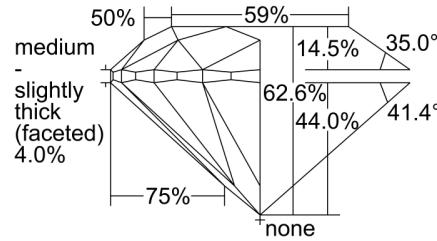

### GRADING RESULTS

Carat Weight ..... 1.11 carat

Color Grade ..... I

Clarity Grade ..... VS1

Cut Grade ..... Excellent

### PROPORTIONS

Profile to actual proportions