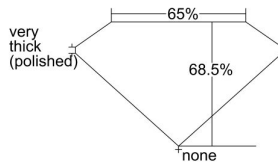

GIA®

FACSIMILE

GIA REPORT 5231157487

Verify this report at GIA.edu

GIA NATURAL DIAMOND DOSSIER®

December 20, 2023
GIA Report Number 5231157487
Shape and Cutting Style ..... Emerald Cut
Measurements ..... 5.92 x 4.39 x 3.01 mm

GRADING RESULTS

Carat Weight ..... 0.80 carat
Color Grade L
Clarity Grade VVS1

ADDITIONAL GRADING INFORMATION

Polish ..... Excellent
Symmetry ..... Excellent
Fluorescence ..... Medium Blue
Clarity Characteristics ..... Pinpoint, Cloud
Inscription(s): GIA 5231157487

PROPORTIONS

Profile not to actual proportions

GRADING SCALES

GIA COLOR SCALE		GIA CLARITY SCALE			
COLORLESS	D	VERY VERY SLIGHTLY INCLUDED	FLAWLESS		
	E		INTERNALLY FLAWLESS		
	F	VERY SLIGHTLY INCLUDED	VVS₁		
	G		VVS₂		
	H		VS₁		
	NEAR COLORLESS	I	SLIGHTLY INCLUDED	VS₂	
		J		SI₁	
		FAINT	K	INCLUDED	SI₂
			L		I₁
			M		I₂
VERT LIGHT	N	LIGHT	I₃		
	O				
	P				
	Q				
	R