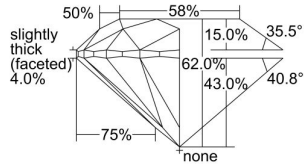

GIA®

FACSIMILE

GIA REPORT 5231174156

Verify this report at GIA.edu

GIA NATURAL DIAMOND DOSSIER®

January 18, 2024
GIA Report Number 5231174156
Shape and Cutting Style ..... Round Brilliant
Measurements ..... 4.40 - 4.43 x 2.74 mm

GRADING RESULTS

Carat Weight ..... 0.33 carat
Color Grade ..... H
Clarity Grade VVS2
Cut Grade ..... Excellent

ADDITIONAL GRADING INFORMATION

Polish ..... Excellent
Symmetry ..... Excellent
Fluorescence ..... None
Clarity Characteristics ..... Needle, Pinpoint
Inscription(s): GIA 5231174156

PROPORTIONS

Profile to actual proportions