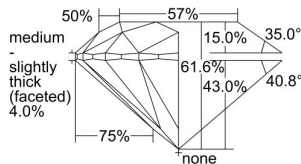

GIA®

FACSIMILE

GIA REPORT 5231181691

Verify this report at GIA.edu

GIA NATURAL DIAMOND DOSSIER®

January 26, 2024
GIA Report Number 5231181691
Shape and Cutting Style ..... Round Brilliant
Measurements ..... 4.27 - 4.29 x 2.64 mm

GRADING RESULTS

Carat Weight ..... 0.30 carat
Color Grade ..... E
Clarity Grade VS2
Cut Grade ..... Excellent

ADDITIONAL GRADING INFORMATION

Polish ..... Excellent
Symmetry ..... Excellent
Fluorescence ..... Faint
Clarity Characteristics ..... Cloud, Crystal
Inscription(s): GIA 5231181691

PROPORTIONS

Profile to actual proportions

GRADING SCALES

GIA COLOR SCALE	GIA CLARITY SCALE	GIA CUT SCALE	
D	FLAWLESS	EXCELLENT	
E	INTERNALLY FLAWLESS		
F		VVS₁	VERY GOOD
G	VVS₂		
H	VS₁	GOOD	
I	VS₂		
J	SI₁	FAIR	
K	SI₂		
L	I₁	POOR	
M	I₂		
N	I₃		
O			
P			
Q			
R			
S			
T			
U			
V			
W			
X			
Y			
Z