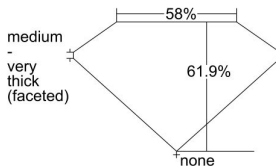

GIA®

FACSIMILE

GIA REPORT 5231184303

Verify this report at GIA.edu

GIA NATURAL DIAMOND DOSSIER®

January 30, 2024
GIA Report Number 5231184303
Shape and Cutting Style ..... Heart Brilliant
Measurements ..... 4.85 x 5.65 x 3.50 mm

GRADING RESULTS

Carat Weight ..... 0.56 carat
Color Grade ..... J
Clarity Grade VVS2

ADDITIONAL GRADING INFORMATION

Polish ..... Excellent
Symmetry ..... Very Good
Fluorescence ..... None
Clarity Characteristics..... Needle, Pinpoint
Inscription(s): GIA 5231184303

PROPORTIONS

Profile not to actual proportions

GRADING SCALES

GIA COLOR SCALE		GIA CLARITY SCALE			
COLORLESS	D	VERY VERY SLIGHTLY INCLUDED	FLAWLESS		
	E		INTERNALLY FLAWLESS		
	F	VERY SLIGHTLY INCLUDED	VVS₁		
	G		VVS₂		
	H		VS₁		
	NEAR COLORLESS	I	SLIGHTLY INCLUDED	VS₂	
		J		SI₁	
		FAINT	K	INCLUDED	SI₂
			L		I₁
			M		I₂
VERT LIGHT	N	LIGHT	I₃		
	O				
	P				
	Q				
	R