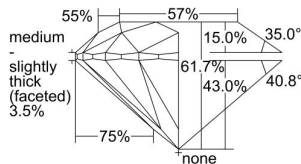

GIA®

FACSIMILE

GIA REPORT 5231196529

Verify this report at GIA.edu

GIA NATURAL DIAMOND DOSSIER®

February 15, 2024
GIA Report Number 5231196529
Shape and Cutting Style ..... Round Brilliant
Measurements ..... 4.91 - 4.92 x 3.03 mm

GRADING RESULTS

Carat Weight ..... 0.45 carat
Color Grade ..... J
Clarity Grade S11
Cut Grade ..... Excellent

ADDITIONAL GRADING INFORMATION

Polish ..... Excellent
Symmetry ..... Excellent
Fluorescence ..... None
Clarity Characteristics ..... Crystal
Inscription(s): GIA 5231196529

PROPORTIONS

Profile to actual proportions

GRADING SCALES

GIA COLOR SCALE	GIA CLARITY SCALE	GIA CUT SCALE	
D	FLAWLESS	EXCELLENT	
E	INTERNALLY FLAWLESS		
F		VVS₁	VERY GOOD
G	VVS₂		
H	VS₁	GOOD	
I	VS₂		
J	S1₁	FAIR	
K	S1₂		
L	I₁	POOR	
M	I₂		
N	I₃		
O			
P			
Q			
R			
S			
T			
U			
V			
W			
X			
Y			
Z