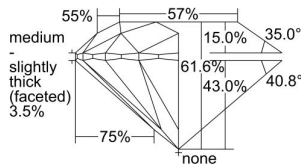

GIA®

FACSIMILE

GIA REPORT 5231256841

Verify this report at GIA.edu

GIA NATURAL DIAMOND DOSSIER®

April 15, 2024
GIA Report Number 5231256841
Shape and Cutting Style ..... Round Brilliant
Measurements ..... 4.76 - 4.80 x 2.95 mm

GRADING RESULTS

Carat Weight ..... 0.41 carat
Color Grade ..... F
Clarity Grade S11
Cut Grade ..... Excellent

ADDITIONAL GRADING INFORMATION

Polish ..... Excellent
Symmetry ..... Excellent
Fluorescence ..... None
Clarity Characteristics ..... Cloud
Inscription(s): GIA 5231256841

PROPORTIONS

Profile to actual proportions

GRADING SCALES

GIA COLOR SCALE	GIA CLARITY SCALE	GIA CUT SCALE	
D	FLAWLESS	EXCELLENT	
E	INTERNALLY FLAWLESS		
F		VVS₁	VERY GOOD
G	VVS₂		
H	VS₁	GOOD	
I	VS₂		
J	S1₁	FAIR	
K	S1₂		
L	I₁	POOR	
M	I₂		
N	I₃		
O			
P			
Q			
R			
S			
T			
U			
V			
W			
X			
Y			
Z