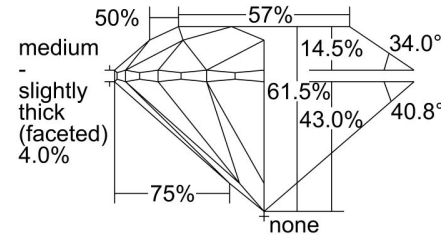

GIA NATURAL DIAMOND GRADING REPORT

April 23, 2024  
 GIA Report Number ..... 5231258876  
 Shape and Cutting Style ..... Round Brilliant  
 Measurements ..... 7.20 - 7.25 x 4.45 mm

GRADING RESULTS

Carat Weight ..... 1.43 carat  
 Color Grade ..... D  
 Clarity Grade ..... Flawless  
 Cut Grade ..... Excellent

ADDITIONAL GRADING INFORMATION

Polish ..... Excellent  
 Symmetry ..... Excellent  
 Fluorescence ..... Faint  
 Inscription(s): GIA 5231258876

PROPORTIONS

Profile to actual proportions

CLARITY CHARACTERISTICS