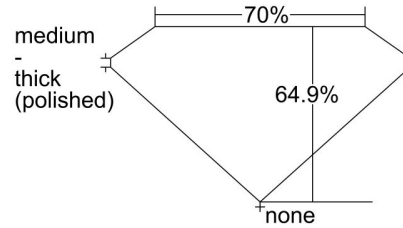

GIA NATURAL DIAMOND GRADING REPORT

April 19, 2024
 GIA Report Number 5231260297
 Shape and Cutting Style Emerald Cut
 Measurements 7.77 x 5.81 x 3.77 mm

GRADING RESULTS

Carat Weight 1.51 carat
 Color Grade F
 Clarity Grade VS1

ADDITIONAL GRADING INFORMATION

Polish Very Good
 Symmetry Good
 Fluorescence None
 Inscription(s): GIA 5231260297

Comments: A cloud, additional pinpoints and surface graining are not shown.

PROPORTIONS

Profile not to actual proportions

CLARITY CHARACTERISTICS

KEY TO SYMBOLS*

- Feather
- Needle
- Pinpoint

* Red symbols denote internal characteristics (inclusions). Green or black symbols denote external characteristics (blemishes). Diagram is an approximate representation of the diamond, and symbols shown indicate type, position, and approximate size of clarity characteristics. All clarity characteristics may not be shown. Details of finish are not shown.