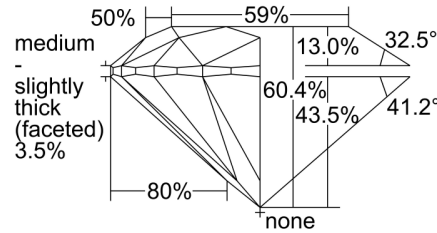

GIA REPORT
5231282823

Verify this report at GIA.edu

FACSIMILE

This is a digital representation of the original GIA Report. This representation might not be accepted in lieu of the original GIA Report in certain circumstances. The original GIA Report includes certain security features which are not reproducible on this facsimile.

GIA NATURAL DIAMOND GRADING REPORT

May 20, 2024
GIA Report Number 5231282823
Shape and Cutting Style ..... Round Brilliant
Measurements ..... 7.08 - 7.14 x 4.29 mm

GRADING RESULTS

Carat Weight ..... 1.33 carat
Color Grade ..... H
Clarity Grade ..... Internally Flawless
Cut Grade ..... Excellent

ADDITIONAL GRADING INFORMATION

Polish ..... Excellent
Symmetry ..... Excellent
Fluorescence ..... Faint
Inscription(s): GIA 5231282823
Comments: Minor details of polish are not shown.

PROPORTIONS

Profile to actual proportions