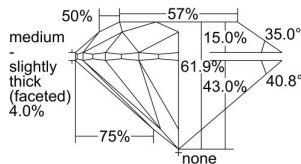

GIA®

FACSIMILE

GIA REPORT 5231287371

Verify this report at GIA.edu

GIA NATURAL DIAMOND DOSSIER®

May 15, 2024
GIA Report Number 5231287371
Shape and Cutting Style ..... Round Brilliant
Measurements ..... 4.69 - 4.73 x 2.92 mm

GRADING RESULTS

Carat Weight ..... 0.40 carat
Color Grade ..... F
Clarity Grade S11
Cut Grade ..... Excellent

ADDITIONAL GRADING INFORMATION

Polish ..... Excellent
Symmetry ..... Excellent
Fluorescence ..... None
Clarity Characteristics ..... Crystal, Cloud
Inscription(s): GIA 5231287371

PROPORTIONS

Profile to actual proportions

GRADING SCALES

GIA COLOR SCALE	GIA CLARITY SCALE	GIA CUT SCALE	
D	FLAWLESS	EXCELLENT	
E	INTERNALLY FLAWLESS		
F		VVS₁	VERY GOOD
G	VVS₂		
H	VS₁	GOOD	
I	VS₂		
J	S1₁	FAIR	
K	S1₂		
L	I₁	POOR	
M	I₂		
N	I₃		
O			
P			
Q			
R			
S			
T			
U			
V			
W			
X			
Y			
Z