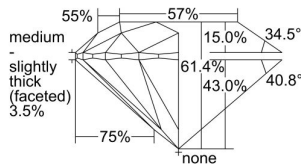

GIA®

FACSIMILE

GIA REPORT 5231288685

Verify this report at GIA.edu

GIA NATURAL DIAMOND DOSSIER®

May 16, 2024
GIA Report Number 5231288685
Shape and Cutting Style ..... Round Brilliant
Measurements ..... 4.29 - 4.32 x 2.64 mm

GRADING RESULTS

Carat Weight ..... 0.30 carat
Color Grade I
Clarity Grade VVS2
Cut Grade ..... Excellent

ADDITIONAL GRADING INFORMATION

Polish ..... Excellent
Symmetry ..... Excellent
Fluorescence ..... Faint
Clarity Characteristics..... Needle, Pinpoint
Inscription(s): GIA 5231288685

PROPORTIONS

Profile to actual proportions

GRADING SCALES

GIA COLOR SCALE

COLORLESS	D
	E
	F
	G
	H
	I
	J
NEAR COLORLESS	K
	L
FAIN	M
	N
	O
	P
VERY LIGHT	Q
	R
	S
	T
	U
	V
	W
	X
	Y
LIGHT	Z

GIA CLARITY SCALE

FLAWLESS	INTERNAL FLAWLESS	
		EXCELLENT
VERY VERY SLIGHTLY INCLUDED	VVS₁	
	VVS₂	
VERY SLIGHTLY INCLUDED	VS₁	
	VS₂	
SLIGHTLY INCLUDED	SI₁	
	SI₂	
INCLUDED	I₁	
	I₂	
	I₃	
POOR		

GIA CUT SCALE

EXCELLENT
VERY GOOD
GOOD
FAIR
POOR