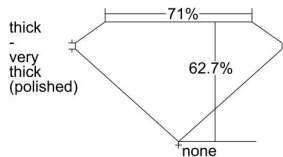

GIA®

FACSIMILE

GIA REPORT 5231327863

Verify this report at GIA.edu

GIA NATURAL DIAMOND DOSSIER®

June 24, 2024
GIA Report Number 5231327863
Shape and Cutting Style ..... **Cut-Cornered Rectangular Modified Brilliant**
Measurements ..... 5.63 x 4.13 x 2.59 mm

GRADING RESULTS

Carat Weight ..... 0.52 carat
Color Grade ..... D
Clarity Grade S11

ADDITIONAL GRADING INFORMATION

Polish ..... Good
Symmetry ..... Good
Fluorescence ..... Medium Blue
Clarity Characteristics ..... Crystal
Inscription(s): GIA 5231327863

PROPORTIONS

Profile not to actual proportions

GRADING SCALES

GIA COLOR SCALE		GIA CLARITY SCALE		
COLORLESS	D	VERY VERY SLIGHTLY INCLUDED	FLAWLESS	
	E		INTERNALLY FLAWLESS	
	F		VVS₁	
	G		VVS₂	
	NEAR COLORLESS	H	VERY SLIGHTLY INCLUDED	VS₁
		I		VS₂
		J	SLIGHTLY INCLUDED	S1₁
		K		S1₂
	FAINT	L	INCLUDED	I₁
		M		I₂
N		I₃		
O				
VERY LIGHT		P		
		Q		
		R		
		S		
LIGHT	T			
	U			
	V			
	W			
	X			
	Y			
	Z