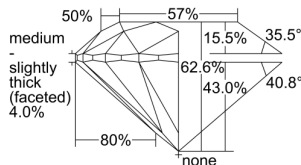

GIA®

FACSIMILE

GIA REPORT 5231356112

Verify this report at GIA.edu

GIA NATURAL DIAMOND DOSSIER®

July 26, 2024
GIA Report Number 5231356112
Shape and Cutting Style ..... Round Brilliant
Measurements ..... 5.71 - 5.75 x 3.59 mm

GRADING RESULTS

Carat Weight ..... 0.73 carat
Color Grade I
Clarity Grade S11
Cut Grade ..... Excellent

ADDITIONAL GRADING INFORMATION

Polish ..... Excellent
Symmetry ..... Excellent
Fluorescence ..... Faint
Clarity Characteristics ..... Crystal, Cloud
Inscription(s): GIA 5231356112

PROPORTIONS

Profile to actual proportions

GRADING SCALES

GIA COLOR SCALE

COLORLESS	D
	E
	F
	G
	H
	I
	J
NEAR COLORLESS	K
	L
FAIN	M
	N
	O
	P
VERY LIGHT	Q
	R
	S
	T
	U
	V
	W
	X
	Y
LIGHT	Z

GIA CLARITY SCALE

FLAWLESS	INTERNAL FLAWLESS	
		FLAWLESS
VERY VERY SLIGHTLY INCLUDED	VVS₁	
	VVS₂	
VERY SLIGHTLY INCLUDED	VS₁	
	VS₂	
SLIGHTLY INCLUDED	SI₁	
	SI₂	
INCLUDED	I₁	
	I₂	
	I₃	

GIA CUT SCALE

EXCELLENT
VERY GOOD
GOOD
FAIR
POOR