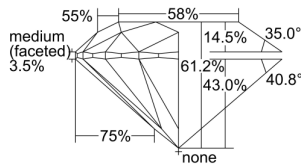

GIA®

FACSIMILE

GIA REPORT 5231356118

Verify this report at GIA.edu

GIA NATURAL DIAMOND DOSSIER®

July 26, 2024
GIA Report Number 5231356118
Shape and Cutting Style ..... Round Brilliant
Measurements ..... 5.72 - 5.74 x 3.51 mm

GRADING RESULTS

Carat Weight ..... 0.70 carat
Color Grade ..... D
Clarity Grade S11
Cut Grade ..... Excellent

ADDITIONAL GRADING INFORMATION

Polish ..... Excellent
Symmetry ..... Excellent
Fluorescence ..... None
Clarity Characteristics ..... Crystal, Feather
Inscription(s): GIA 5231356118

PROPORTIONS

Profile to actual proportions

GRADING SCALES

GIA
COLOR
SCALE

COLORLESS	D
	E
	F
	G
	H
	I
	J
NEAR COLORLESS	K
	L
Faint	M
	N
	O
	P
	Q
Very Light	R
	S
	T
	U
	V
	W
	X
	Y
Light	Z

GIA
CLARITY
SCALE

	FLAWLESS
	INTERNALLY FLAWLESS
VERY VERY SLIGHTLY INCLUDED	VVS₁
	VVS₂
VERY SLIGHTLY INCLUDED	VS₁
	VS₂
SLIGHTLY INCLUDED	S1₁
	S1₂
	I₁
	I₂
INCLUDED	I₃

GIA
CUT
SCALE

	EXCELLENT
	VERY GOOD
	GOOD
	FAIR
	POOR