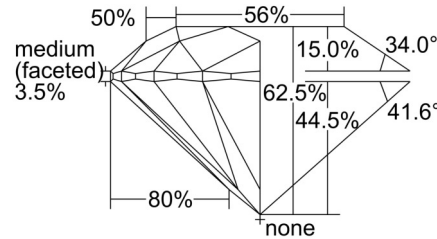

GIA NATURAL DIAMOND GRADING REPORT

August 02, 2024
 GIA Report Number 5231356762
 Shape and Cutting Style Round Brilliant
 Measurements 11.55 - 11.64 x 7.24 mm

GRADING RESULTS

Carat Weight 5.90 carat
 Color Grade E
 Clarity Grade SI1
 Cut Grade Excellent

ADDITIONAL GRADING INFORMATION

Polish Excellent
 Symmetry Excellent
 Fluorescence None

Inscription(s): GIA 5231356762

Comments: Clouds are not shown. Pinpoints are not shown.

PROPORTIONS

Profile to actual proportions

CLARITY CHARACTERISTICS

KEY TO SYMBOLS*

- Crystal
- ~ Feather
- ∖ Needle

* Red symbols denote internal characteristics (inclusions). Green or black symbols denote external characteristics (blemishes). Diagram is an approximate representation of the diamond, and symbols shown indicate type, position, and approximate size of clarity characteristics. All clarity characteristics may not be shown. Details of finish are not shown.