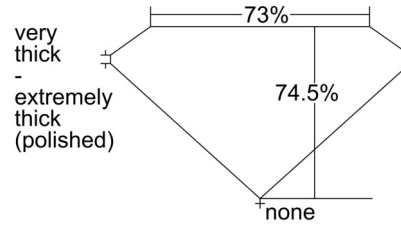

GIA NATURAL DIAMOND GRADING REPORT

August 05, 2024
 GIA Report Number 5231362707
 Shape and Cutting Style Square Modified Brilliant
 Measurements 6.65 x 6.60 x 4.92 mm

GRADING RESULTS

Carat Weight 1.72 carat
 Color Grade I
 Clarity Grade VS1

ADDITIONAL GRADING INFORMATION

Polish Very Good
 Symmetry Good
 Fluorescence None
 Inscription(s): GIA 5231362707
 Comments: Pinpoints are not shown.

PROPORTIONS

Profile not to actual proportions

CLARITY CHARACTERISTICS

KEY TO SYMBOLS*

- Crystal
- ~ Feather
- ∖ Needle
- ∧ Extra Facet

* Red symbols denote internal characteristics (inclusions). Green or black symbols denote external characteristics (blemishes). Diagram is an approximate representation of the diamond, and symbols shown indicate type, position, and approximate size of clarity characteristics. All clarity characteristics may not be shown. Details of finish are not shown.