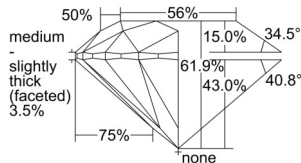

GIA®

FACSIMILE

GIA REPORT 5231386156

Verify this report at GIA.edu

GIA NATURAL DIAMOND DOSSIER®

September 05, 2024
GIA Report Number 5231386156
Shape and Cutting Style ..... Round Brilliant
Measurements ..... 5.16 - 5.19 x 3.20 mm

GRADING RESULTS

Carat Weight ..... 0.52 carat
Color Grade ..... G
Clarity Grade VVS2
Cut Grade ..... Excellent

ADDITIONAL GRADING INFORMATION

Polish ..... Excellent
Symmetry ..... Excellent
Fluorescence ..... None
Clarity Characteristics..... Pinpoint, Feather, Indented Natural
Inscription(s): GIA 5231386156

PROPORTIONS

Profile to actual proportions