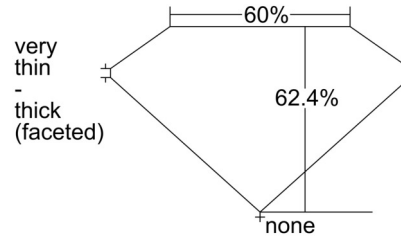

PROPORTIONS

Profile not to actual proportions