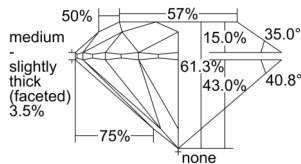

GIA®

FACSIMILE

GIA REPORT 5231442379

Verify this report at GIA.edu

GIA NATURAL DIAMOND DOSSIER®

November 12, 2024
GIA Report Number 5231442379
Shape and Cutting Style ..... Round Brilliant
Measurements ..... 5.11 - 5.14 x 3.14 mm

GRADING RESULTS

Carat Weight ..... 0.50 carat
Color Grade I
Clarity Grade VS2
Cut Grade ..... Excellent

ADDITIONAL GRADING INFORMATION

Polish ..... Excellent
Symmetry ..... Excellent
Fluorescence ..... Strong Blue
Clarity Characteristics ..... Crystal
Inscription(s): GIA 5231442379

PROPORTIONS

Profile to actual proportions

GRADING SCALES

GIA COLOR SCALE

COLOREDNESS	D
	E
	F
	G
	H
	I
	J
NEAR COLORLESS	K
	L
FAIN	M
	N
	O
	P
VERY LIGHT	Q
	R
	S
	T
	U
	V
	W
	X
	Y
LIGHT	Z

GIA CLARITY SCALE

FLAWLESS	VERY VERY SLIGHTLY INCLUDED	VS₁	VS₂	VS₁	VS₂	SI₁	SI₂	I₁	I₂	I₃		
											FLAWLESS	INTERNALLY FLAWLESS

GIA CUT SCALE

EXCELLENT
VERY GOOD
GOOD
FAIR
POOR