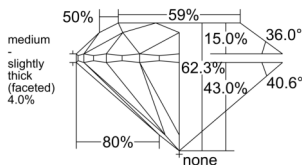

GIA®

FACSIMILE

GIA REPORT 5231511568

Verify this report at GIA.edu

GIA NATURAL DIAMOND DOSSIER®

February 20, 2025
GIA Report Number 5231511568
Shape and Cutting Style ..... Round Brilliant
Measurements ..... 5.39 - 5.44 x 3.37 mm

GRADING RESULTS

Carat Weight ..... 0.61 carat
Color Grade ..... F
Clarity Grade VVS1
Cut Grade ..... Excellent

ADDITIONAL GRADING INFORMATION

Polish ..... Excellent
Symmetry ..... Excellent
Fluorescence ..... Faint
Clarity Characteristics ..... Pinpoint
Inscription(s): GIA 5231511568

PROPORTIONS

Profile to actual proportions