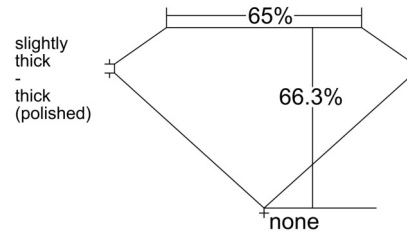

GIA NATURAL DIAMOND GRADING REPORT

August 04, 2025
 GIA Report Number 5231658510
 Shape and Cutting Style Emerald Cut
 Measurements 8.52 x 6.08 x 4.03 mm

GRADING RESULTS

Carat Weight 2.02 carat
 Color Grade H
 Clarity Grade VS2

ADDITIONAL GRADING INFORMATION

Polish Excellent
 Symmetry Excellent
 Fluorescence None

Inscription(s): GIA 5231658510

Comments: Additional clouds are not shown. Pinpoints are not shown.

PROPORTIONS

Profile not to actual proportions

CLARITY CHARACTERISTICS

KEY TO SYMBOLS*

- Cloud
- Crystal
- Feather
- Needle

* Red symbols denote internal characteristics (inclusions). Green or black symbols denote external characteristics (blemishes). Diagram is an approximate representation of the diamond, and symbols shown indicate type, position, and approximate size of clarity characteristics. All clarity characteristics may not be shown. Details of finish are not shown.