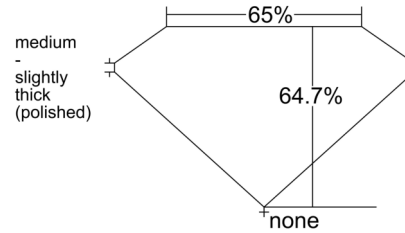

GIA NATURAL DIAMOND GRADING REPORT

September 15, 2025

GIA Report Number 5231709832

Shape and Cutting Style Square Emerald Cut

Measurements 5.65 x 5.63 x 3.64 mm

GRADING RESULTS

Carat Weight 1.03 carat

Color Grade D

Clarity Grade VS2

ADDITIONAL GRADING INFORMATION

Polish Very Good

Symmetry Excellent

Fluorescence None

Inscription(s): GIA 5231709832

Comments: Additional clouds are not shown. Pinpoints are not shown.

PROPORTIONS

Profile not to actual proportions

CLARITY CHARACTERISTICS

KEY TO SYMBOLS*

- Crystal
- ⊗ Cloud
- ∖ Needle

* Red symbols denote internal characteristics (inclusions). Green or black symbols denote external characteristics (blemishes). Diagram is an approximate representation of the diamond, and symbols shown indicate type, position, and approximate size of clarity characteristics. All clarity characteristics may not be shown. Details of finish are not shown.